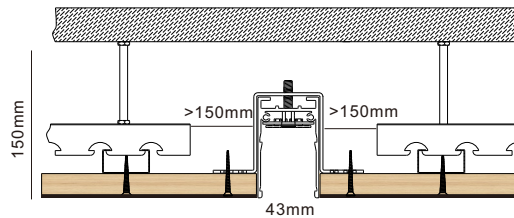

EMBEDDED SOFTWARE 3: SINGLE PLY WOOD
暗装方案3: 单层木板