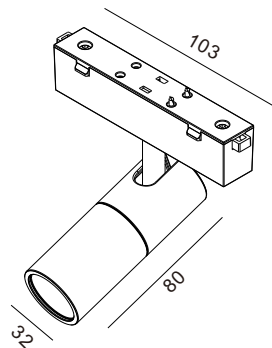

LED: 10W/795LM

LENS: 12° 24° 36°

Adjustable: 0-90° 355°

CCT:3000K 4000K

Color: White Black

DC-24V

AM-C0217-10A

LED: 10W / 766LM