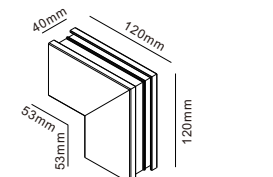

STANDARD
标准

STANDARD
标准

1 WITH COPPER PIN TO CONNECT 200 W CANNOT EXCEED 6 M ORBIT.
1.5 WAS SUGGESTED USING WIRES CAN CONNECT LONGER TRACK.
用铜插针去连接200W不能超6M轨道。
建议用1.5mm²电线连接可更长连接轨道

MODEL 型号	A	B
AM-R40-2M	1880MM	880MM
AM-R40-1.5M	1380MM	380MM
AM-R40-1M	880MM	
AM-R40-0.5M	380MM	

2 DARK INSTALLATION SCHEME, HOLE SIZE
暗装安装方案, 开孔尺寸

EMBEDDED SOFTWARE 1: WOODEN BOXES
暗装方案1: 木盒子

EMBEDDED SOFTWARE 2: GYPSUM BOARD
暗装方案2: 石膏板

EMBEDDED SOFTWARE 3: SINGLE PLY WOOD
暗装方案3: 单层木板