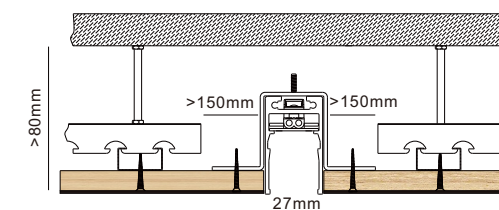

EMBEDDED SOFTWARE 3: SINGLE PLY WOOD
暗装方案3: 单层木板