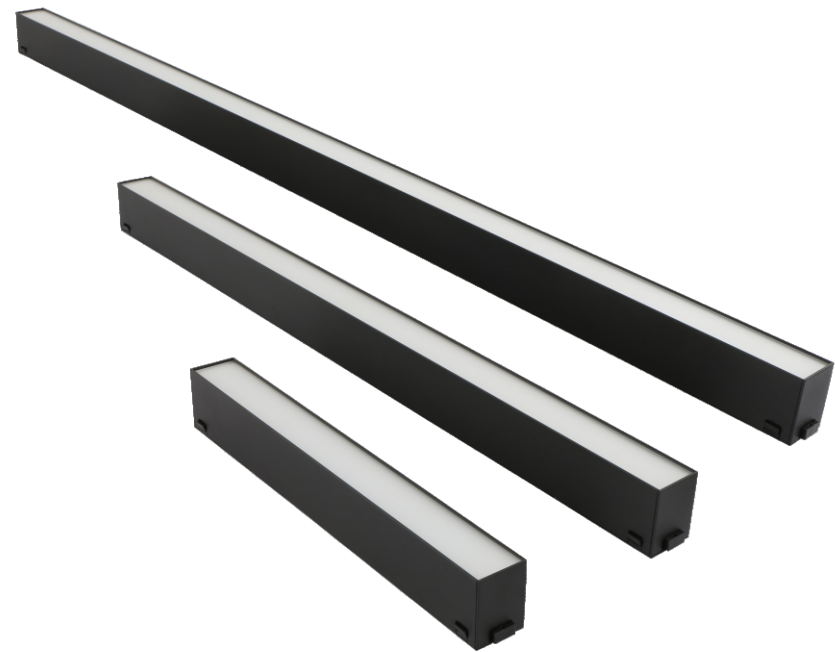

AM-C0118-960A

LED: 30W/ 2450LM

Lens: 110°

Adjustable: 0°

CCT: 3000K 4000K

Color: White Black

DC-24V

AM-C0118-640A

LED: 20W/ 1602LM

Lens: 110°

Adjustable: 0°

CCT: 3000K 4000K

Color: White Black

DC-24V

AM-C0118-320A

LED: 10W/ 820LM

Lens: 110°

Adjustable: 0°

CCT: 3000K 4000K

Color: White Black

DC-24V