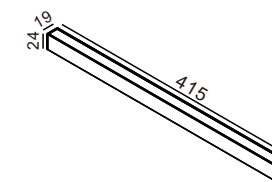

AM-C0218-820A

LED: 20W/ 1590LM

Lens: 110°

Adjustable: 0°

CCT: 3000K 4000K

Color: White Black

DC-24V

AM-C0218-620A

LED: 15W/ 1220LM

Lens: 110°

Adjustable: 0°

CCT: 3000K 4000K

Color: White Black

DC-24V

AM-C0218-420A

LED: 10W/ 815LM

Lens: 110°

Adjustable: 0°

CCT: 3000K 4000K

Color: White Black

DC-24V