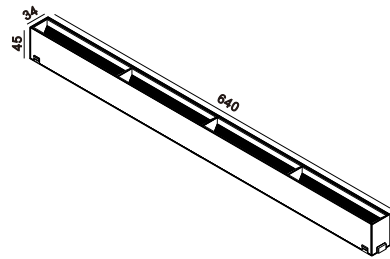

AM-C0115-640A

LED: 24*1W/1920LM

LENS: Polarized 20°

ADJUSTABLE: 0-0°

CCT:3000K 4000K

DC-24V

AM-C0115-320A

LED: 12*1W/940LM

LENS: Polarized 20°

ADJUSTABLE: 0-0°

CCT:3000K 4000K

DC-24V

AM-C0115-6A

LED: 6*1W/465LM

LENS: Polarized 20°

ADJUSTABLE: 0-0°

CCT:3000K 4000K

DC-24V

AM-C0115-960A

LED: 36*1W/2760LM

LENS: Polarized 20°

ADJUSTABLE: 0-0°

CCT:3000K 4000K

DC-24V

AM-C0117-10A

LED: 10W/795LM

LENS: 12° 24° 36°

Adjustable: 0-90° 355°

CCT:3000K 4000K

Color: White Black

DC-24V