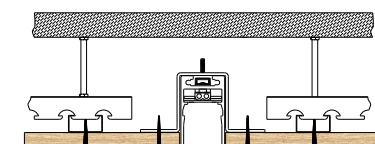

CHECK THE TRACK STRUCTURE AND ELECTRICAL
INTEGRITY AND CONNECT THE RESERVED DC24V
WIRE INSTALLATION TRACK
检查轨道结构与电气完整,接入预留DC24V电线
安装轨道