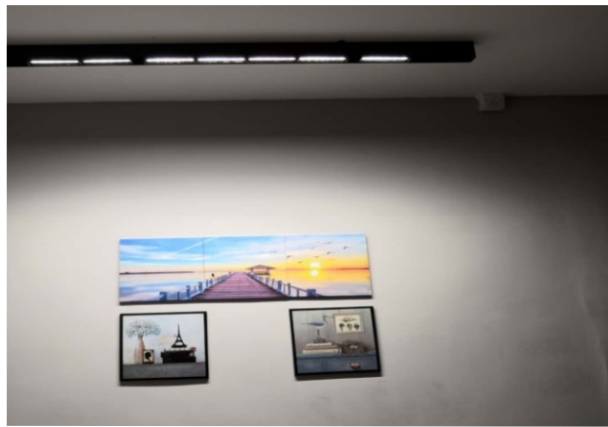

AM-C0115-640A

LED: 24*1W/1920LM

LENS: Polarized 20°

ADJUSTABLE: 0-0°

CCT:3000K 4000K

DC-24V

AM-C0115-320A

LED: 12*1W/940LM

LENS: Polarized 20°

ADJUSTABLE: 0-0°

CCT:3000K 4000K

DC-24V

AM-C0115-6A

LED: 6*1W/465LM

LENS: Polarized 20°

ADJUSTABLE: 0-0°

CCT:3000K 4000K

DC-24V

AM-C0115-960A

LED: 36*1W/2760LM

LENS: Polarized 20°

ADJUSTABLE: 0-0°

CCT:3000K 4000K

DC-24V

AM-C0117-10A

LED: 10W/795LM

LENS: 12° 24° 36°

Adjustable: 0-90° 355°

CCT:3000K 4000K

Color: White Black

DC-24V