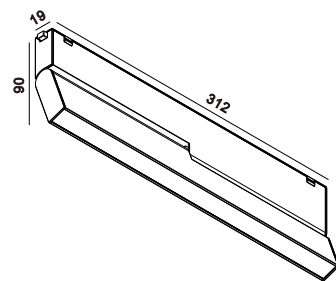

AM-C0216-320A

LED: 8W/ 633LM

Lens: 110°

Adjustable: 0-90°

CCT: 3000K 4000K

Color: White Black

DC-24V

AM-C0216-220A

LED: 5W/ 380LM

Lens: 110°

Adjustable: 0-90°

CCT: 3000K 4000K

Color: White Black

DC-24V

AM-C0116-640A

LED: 20W/1700LM

LENS: Δ 110°

ADJUSTABLE: 0-90°

CCT: 3000K 4000K

DC-24V

AM-C0116-320A

LED: 10W/835LM

LENS: Δ 110°

ADJUSTABLE: 0-90°

CCT: 3000K 4000K

DC-24V