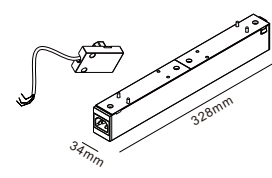

R40 TRACK 24V T CORNER 90° T型转角
200*120*67mm

POWER SUPPLY MODULE 100W 模块电源
326*34*45mm