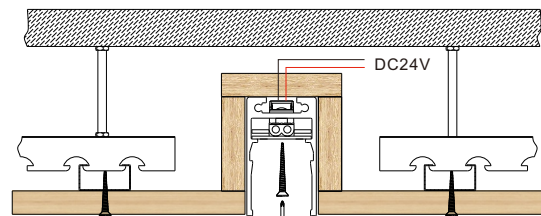

EMBEDDED SOFTWARE 2: GYPSUM BOARD
暗装方案2: 石膏板

EMBEDDED SOFTWARE 3: SINGLE PLY WOOD
暗装方案3: 单层木板

EMBEDDED SOFTWARE 1: WOODEN BOXES

暗装方案1: 木盒子

MAKE A WOODEN CUBE
制作木方装置

TRACK AND PAINTED THE
CEILING BULGE 2-3 MM
轨道与天花板凸出2-3mm上漆用