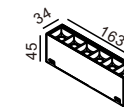

AM-C0218-6A

LED: 1W *6/ 470LM

Lens: 15° 24° 38°

Adjustable: 0°

CCT: 3000K 4000K

Color : White Black

DC-24V