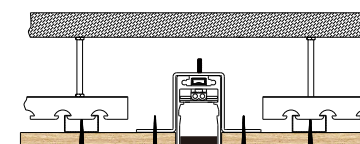

INSTALL PLASTERBOARD
安装石膏板

REMOVE THE BLACK FILL AND TRIM WITH
A BLADE
将黑色填充取下,再用刀片修边(会更好看)

EMBEDDED SOFTWARE 3: SINGLE PLY WOOD

暗装方案3: 单层木板

OPEN HOLES AND INSTALL EMBEDDED PARTS
开孔,安装预埋件

WILL BE BLACK FOR FILLING IN THE CARD
BACK TO THE TRACK, COATING PAINT
将黑色填充卡回轨道内,涂油漆