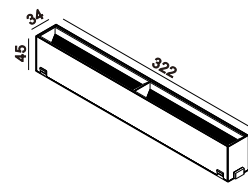

AM-C0115-640A

LED: 24*1W/1920LM

LENS: Polarized 20°

ADJUSTABLE: 0-0°

CCT:3000K 4000K

DC-24V

AM-C0115-320A

LED: 12*1W/940LM

LENS: Polarized 20°

ADJUSTABLE: 0-0°

CCT:3000K 4000K

DC-24V

AM-C0115-6A

LED: 6*1W/465LM

LENS: Polarized 20°

ADJUSTABLE: 0-0°

CCT:3000K 4000K

DC-24V

AM-C0115-960A

LED: 36*1W/2760LM

LENS: Polarized 20°

ADJUSTABLE: 0-0°

CCT:3000K 4000K

DC-24V

AM-C0117-10A

LED: 10W/795LM

LENS: 12° 24° 36°

Adjustable: 0-90° 355°

CCT:3000K 4000K

Color: White Black

DC-24V