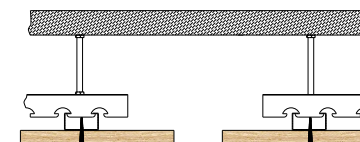

INSTALL PLASTERBOARD
安装石膏板

REMOVE THE BLACK FILL AND TRIM WITH
A BLADE
将黑色填充取下,再用刀片修边(会更好看)

EMBEDDED SOFTWARE 3: SINGLE PLY WOOD

暗装方案3: 单层木板

OPEN HOLES AND INSTALL EMBEDDED PARTS
开孔,安装预埋件

WILL BE BLACK FOR FILLING IN THE CARD
BACK TO THE TRACK, COATING PAINT
将黑色填充卡回轨道内,涂油漆