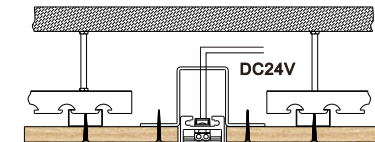

INSTALL PLASTERBOARD
安装石膏板

REMOVE THE BLACK FILL AND TRIM WITH
A BLADE
将黑色填充取下,再用刀片修边(会更好看)

EMBEDDED SOFTWARE 3: SINGLE PLY WOOD

暗装方案3: 单层木板

OPEN HOLES AND INSTALL EMBEDDED PARTS
开孔,安装预埋件

WILL BE BLACK FOR FILLING IN THE CARD
BACK TO THE TRACK, COATING PAINT
将黑色填充卡回轨道内,涂油漆