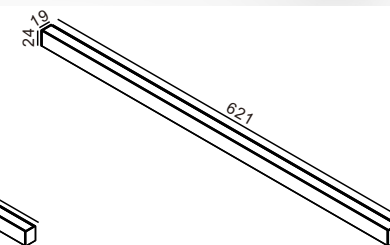

AM-C0218-820A

LED: 20W/ 1590LM

Lens: 110°

Adjustable: 0°

CCT: 3000K 4000K

Color: White Black

DC-24V

AM-C0218-620A

LED: 15W/ 1220LM

Lens: 110°

Adjustable: 0°

CCT: 3000K 4000K

Color: White Black

DC-24V

AM-C0218-420A

LED: 10W/ 815LM

Lens: 110°

Adjustable: 0°

CCT: 3000K 4000K

Color: White Black

DC-24V