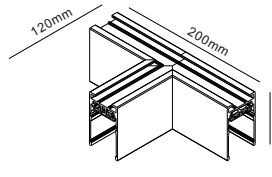

STANDARD
标准

STANDARD
标准

1 WITH COPPER PIN TO CONNECT 200 W CANNOT EXCEED 6 M ORBIT.
1.5 WAS SUGGESTED USING WIRES CAN CONNECT LONGER TRACK.
用铜插针去连接200W不能超6M轨道。
建议用1.5mm²电线连接可更长连接轨道

MODEL 型号	A	B
AM-R40-2M	1880MM	880MM
AM-R40-1.5M	1380MM	380MM
AM-R40-1M	880MM	
AM-R40-0.5M	380MM	

2 DARK INSTALLATION SCHEME, HOLE SIZE
暗装安装方案, 开孔尺寸

EMBEDDED SOFTWARE 1: WOODEN BOXES
暗装方案1: 木盒子

EMBEDDED SOFTWARE 2: GYPSUM BOARD
暗装方案2: 石膏板

EMBEDDED SOFTWARE 3: SINGLE PLY WOOD
暗装方案3: 单层木板