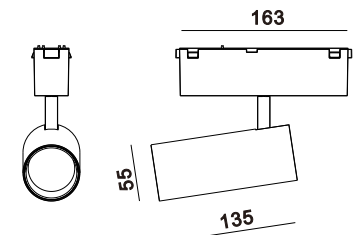

AM-C0115-640A

LED: 24*1W/1920LM

LENS: Polarized 20°

ADJUSTABLE: 0-0°

CCT:3000K 4000K

DC-24V

AM-C0115-320A

LED: 12*1W/940LM

LENS: Polarized 20°

ADJUSTABLE: 0-0°

CCT:3000K 4000K

DC-24V

AM-C0115-6A

LED: 6*1W/465LM

LENS: Polarized 20°

ADJUSTABLE: 0-0°

CCT:3000K 4000K

DC-24V

AM-C0115-960A

LED: 36*1W/2760LM

LENS: Polarized 20°

ADJUSTABLE: 0-0°

CCT:3000K 4000K

DC-24V

AM-C0117-10A

LED: 10W/795LM

LENS: 12° 24° 36°

Adjustable: 0-90° 355°

CCT:3000K 4000K

Color: White Black

DC-24V