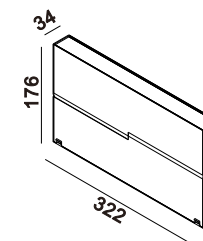

AM-C0216-320A

LED: 8W/ 633LM

Lens: 110°

Adjustable: 0-90°

CCT: 3000K 4000K

Color: White Black

DC-24V

AM-C0216-220A

LED: 5W/ 380LM

Lens: 110°

Adjustable: 0-90°

CCT: 3000K 4000K

Color: White Black

DC-24V

AM-C0116-640A

LED: 20W/1700LM

LENS: Δ 110°

ADJUSTABLE: 0-90°

CCT: 3000K 4000K

DC-24V

AM-C0116-320A

LED: 10W/835LM

LENS: Δ 110°

ADJUSTABLE: 0-90°

CCT: 3000K 4000K

DC-24V