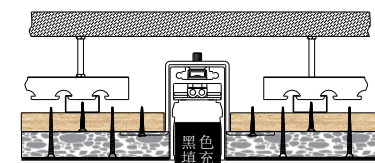

CHECK GOOD TRACK AND CEILING LEVEL OFF PAINT WORK
检查好轨道与天花平整,上漆面工作

黑色填充

REMOVE THE BLACK FILL AND TRIM WITH A BLADE
将黑色填充取下,再用刀片修边(会更好看)

AFTER THE COMPLETION OF TRACK EMBEDDED, CHECK THE
ELECTRICAL AND STRUCTURAL INTEGRITY CAN BE INSTALLED
ON THE LIGHTING LAMP
完成轨道预埋,检查电气与结构完整后就可以装上照明灯头

INSTALL PLASTERBOARD
安装石膏板

REMOVE THE BLACK FILL AND TRIM WITH
A BLADE
将黑色填充取下,再用刀片修边(会更好看)

EMBEDDED SOFTWARE 3: SINGLE PLY WOOD

暗装方案3: 单层木板

OPEN HOLES AND INSTALL EMBEDDED PARTS
开孔,安装预埋件

WILL BE BLACK FOR FILLING IN THE CARD
BACK TO THE TRACK, COATING PAINT
将黑色填充卡回轨道内,涂油漆