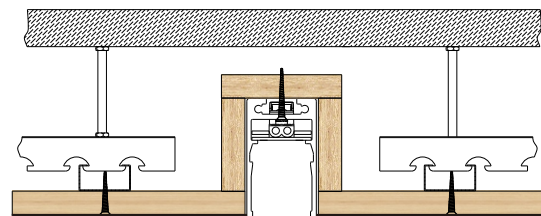

AFTER THE COMPLETION OF TRACK EMBEDDED, CHECK THE
ELECTRICAL AND STRUCTURAL INTEGRITY CAN BE INSTALLED
ON THE LIGHTING LAMP
完成轨道预埋,检查电气与结构完整后就可以装上照明灯头