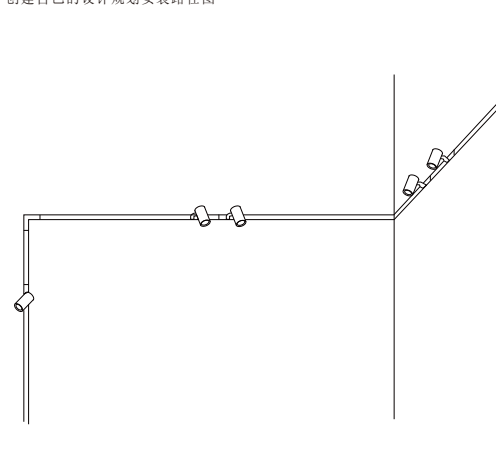

1 CREATE YOUR OWN DESIGN PLAN THE INSTALLATION PATH DIAGRAM

创建自己的设计规划安装路径图