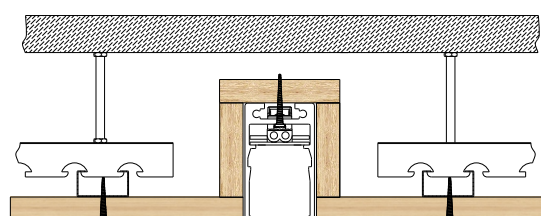

黑色填充

PUT THE BLACK FILL CARD BACK INTO THE TRACK AND
RESERVE THE GRAY FILL POSITION
将黑色填充卡回轨道内,预留填充位置