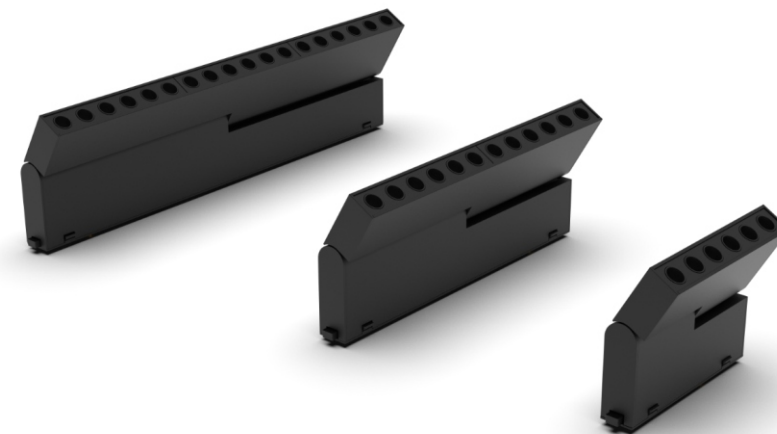

AM-C0216-18A

LED: 1W *18/ 1420LM

Lens: 15° 24° 38°

Adjustable: 0-90°

CCT: 3000K 4000K

Color : White Black

DC-24V

AM-C0216-12A

LED: 1W *12/ 948LM

Lens: 15° 24° 38°

Adjustable: 0-90°

CCT: 3000K 4000K

Color : White Black

DC-24V

AM-C0216-6A

LED: 1W *6/ 472LM

Lens: 15° 24° 38°

Adjustable: 0-90°

CCT: 3000K 4000K

Color : White Black

DC-24V