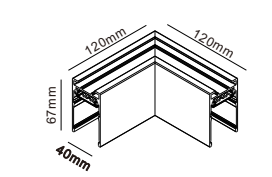

STANDARD
标准

STANDARD
标准

1 WITH COPPER PIN TO CONNECT 200 W CANNOT EXCEED 6 M ORBIT.
1.5 WAS SUGGESTED USING WIRES CAN CONNECT LONGER TRACK.
用铜插针去连接200W不能超6M轨道。
建议用1.5mm²电线连接可更长连接轨道

MODEL 型号	A	B
AM-R40-2M	1880MM	880MM
AM-R40-1.5M	1380MM	380MM
AM-R40-1M	880MM	
AM-R40-0.5M	380MM	

2 DARK INSTALLATION SCHEME, HOLE SIZE
暗装安装方案, 开孔尺寸

EMBEDDED SOFTWARE 1: WOODEN BOXES
暗装方案1: 木盒子

EMBEDDED SOFTWARE 2: GYPSUM BOARD
暗装方案2: 石膏板

EMBEDDED SOFTWARE 3: SINGLE PLY WOOD
暗装方案3: 单层木板