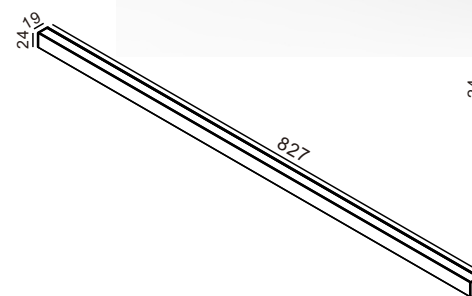

AM-C0218-820A

LED: 20W/ 1590LM

Lens: 110°

Adjustable: 0°

CCT: 3000K 4000K

Color: White Black

DC-24V

AM-C0218-620A

LED: 15W/ 1220LM

Lens: 110°

Adjustable: 0°

CCT: 3000K 4000K

Color: White Black

DC-24V

AM-C0218-420A

LED: 10W/ 815LM

Lens: 110°

Adjustable: 0°

CCT: 3000K 4000K

Color: White Black

DC-24V