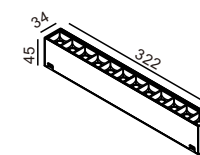

AM-C0218-6A

LED: 1W *6/ 470LM

Lens: 15° 24° 38°

Adjustable: 0°

CCT: 3000K 4000K

Color : White Black

DC-24V