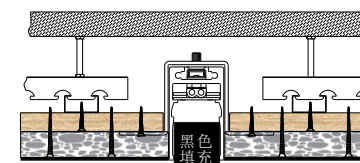

WILL BE BLACK FOR FILLING IN THE CARD
BACK TO THE TRACK, COATING PAINT
将黑色填充卡回轨道内,涂油漆