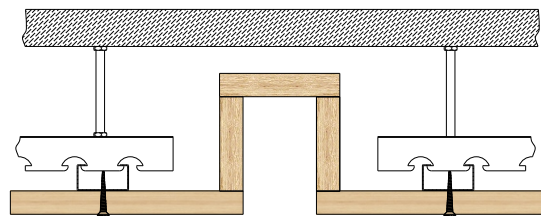

EMBEDDED SOFTWARE 2: GYPSUM BOARD
暗装方案2: 石膏板

EMBEDDED SOFTWARE 3: SINGLE PLY WOOD
暗装方案3: 单层木板

EMBEDDED SOFTWARE 1: WOODEN BOXES

暗装方案1: 木盒子

MAKE A WOODEN CUBE
制作木方装置

TRACK AND PAINTED THE
CEILING BULGE 2-3 MM
轨道与天花板凸出2-3mm上漆用