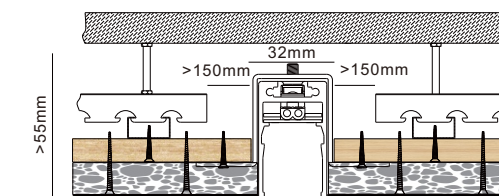

EMBEDDED SOFTWARE 2: GYPSUM BOARD
暗装方案2: 石膏板