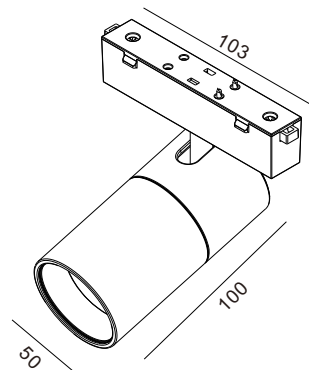

LED: 10W/795LM

LENS: 12° 24° 36°

Adjustable: 0-90° 355°

CCT:3000K 4000K

Color: White Black

DC-24V

AM-C0217-10A

LED: 10W / 766LM