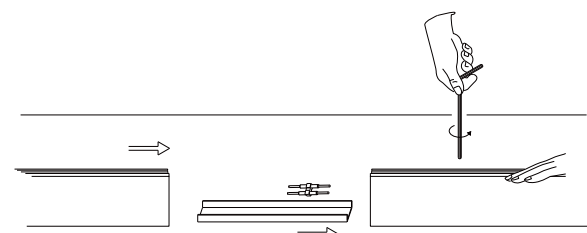

轨道配置专业工具，连接片连接轨道，内置有端子与铜插针连接导电。