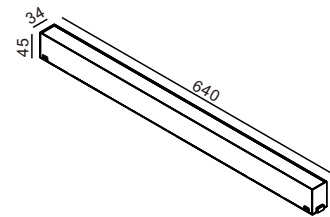

AM-C0118-960A

LED: 30W/ 2450LM

Lens: 110°

Adjustable: 0°

CCT: 3000K 4000K

Color: White Black

DC-24V

AM-C0118-640A

LED: 20W/ 1602LM

Lens: 110°

Adjustable: 0°

CCT: 3000K 4000K

Color: White Black

DC-24V

AM-C0118-320A

LED: 10W/ 820LM

Lens: 110°

Adjustable: 0°

CCT: 3000K 4000K

Color: White Black

DC-24V