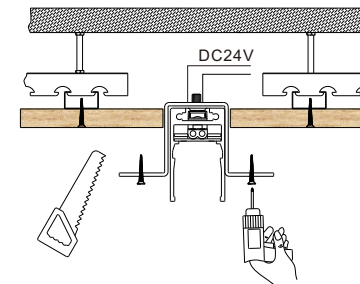

EMBEDDED SOFTWARE 2: GYPSUM BOARD

暗装方案2: 石膏板

OPEN THE HOLE, ACCESS THE RESERVED DC24V
WIRE, INSTALL THE TRACK
开孔,接入预留DC24V电线,安装轨道