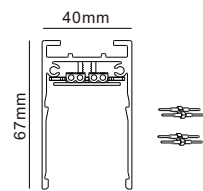

R24 TRACK 24V CORNER 90° 正转角
100*100*41mm

R24 TRACK 24V SMALLPOX CORNER 90° 内转角
92*92*24mm EFFECTIVE:51*51mm

R24 TRACK 24V T CORNER 90° T型转角
176*100*41mm

R24 TRACK 24V T CORNER 90° 十型转角
176*100*41mm

R24 EMBEDDED PARTS 预埋件
68*20*34mm

2 THE TRACK IS PROVIDED WITH A WIRING TERMINAL AND A WIRE PRESSING DEVICE. THE WIRE IS CONNECTED WITH THE TERMINAL AND THE WIRE PRESSING DEVICE COMPACTS THE WIRE.

轨道设置有接线端与压线装置，线与端子连接压线装置压紧电线。

3 THE TRACK IS EQUIPPED WITH PROFESSIONAL TOOLS, THE CONNECTOR IS CONNECTED TO THE TRACK, AND THE BUILT-IN TERMINAL IS CONDUCTIVE TO THE COPPER NEEDLE.

轨道配置专业工具，连接片连接轨道，内置有端子与铜插针连接导电。

4 DARK INSTALLATION SCHEME, HOLE SIZE

暗装安装方案，开孔尺寸

EMBEDDED SOFTWARE 1: WOODEN BOXES
暗装方案1: 木盒子

EMBEDDED SOFTWARE 2: GYPSUM BOARD
暗装方案2: 石膏板

EMBEDDED SOFTWARE 3: SINGLE PLY WOOD
暗装方案3: 单层木板

STANDARD
标准

STANDARD
标准

1 WITH COPPER PIN TO CONNECT 200 W CANNOT EXCEED 6 M ORBIT.
1.5 WAS SUGGESTED USING WIRES CAN CONNECT LONGER TRACK.
用铜插针去连接200W不能超6M轨道。
建议用1.5mm²电线连接可更长连接轨道

MODEL 型号	A	B
AM-R40-2M	1880MM	880MM
AM-R40-1.5M	1380MM	380MM
AM-R40-1M	880MM	
AM-R40-0.5M	380MM	