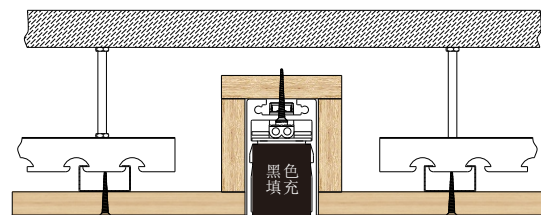

CHECK GOOD TRACK AND CEILING LEVEL OFF PAINT WORK
检查好轨道与天花平整,上漆面工作