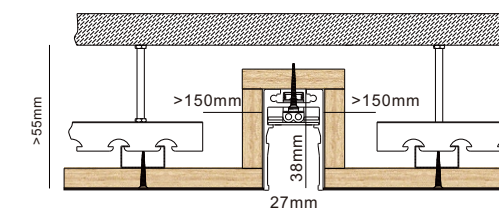

4 DARK INSTALLATION SCHEME, HOLE SIZE

暗装安装方案，开孔尺寸

EMBEDDED SOFTWARE 1: WOODEN BOXES
暗装方案1: 木盒子