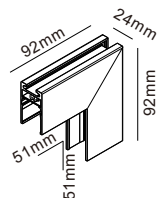

R24 TRACK 24V SMALLPOX CORNER 90° 内转角
92*92*24mm EFFECTIVE:51*51mm