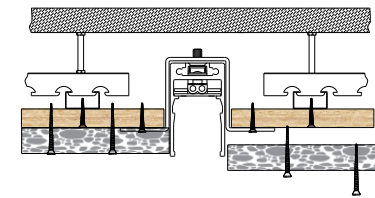

CHECK GOOD TRACK AND CEILING LEVEL OFF PAINT WORK
检查好轨道与天花平整,上漆面工作

黑色填充

REMOVE THE BLACK FILL AND TRIM WITH A BLADE
将黑色填充取下,再用刀片修边(会更好看)

AFTER THE COMPLETION OF TRACK EMBEDDED, CHECK THE
ELECTRICAL AND STRUCTURAL INTEGRITY CAN BE INSTALLED
ON THE LIGHTING LAMP
完成轨道预埋,检查电气与结构完整后就可以装上照明灯头

INSTALL PLASTERBOARD
安装石膏板

REMOVE THE BLACK FILL AND TRIM WITH
A BLADE
将黑色填充取下,再用刀片修边(会更好看)

EMBEDDED SOFTWARE 3: SINGLE PLY WOOD

暗装方案3: 单层木板

OPEN HOLES AND INSTALL EMBEDDED PARTS
开孔,安装预埋件

WILL BE BLACK FOR FILLING IN THE CARD
BACK TO THE TRACK, COATING PAINT
将黑色填充卡回轨道内,涂油漆