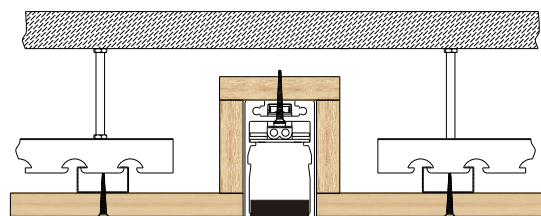

CHECK THE TRACK STRUCTURE AND ELECTRICAL INTEGRITY
AND CONNECT THE RESERVED DC24V WIRE INSTALLATION TRACK
检查轨道结构与电气完整,接入预留DC24V电线安装轨道

黑色填充

PUT THE BLACK FILL CARD BACK INTO THE TRACK AND
RESERVE THE GRAY FILL POSITION
将黑色填充卡回轨道内,预留填充位置

CHECK GOOD TRACK AND CEILING LEVEL OFF PAINT WORK
检查好轨道与天花平整,上漆面工作

黑色填充

REMOVE THE BLACK FILL AND TRIM WITH A BLADE
将黑色填充取下,再用刀片修边(会更好看)

AFTER THE COMPLETION OF TRACK EMBEDDED, CHECK THE
ELECTRICAL AND STRUCTURAL INTEGRITY CAN BE INSTALLED
ON THE LIGHTING LAMP
完成轨道预埋,检查电气与结构完整后就可以装上照明灯头