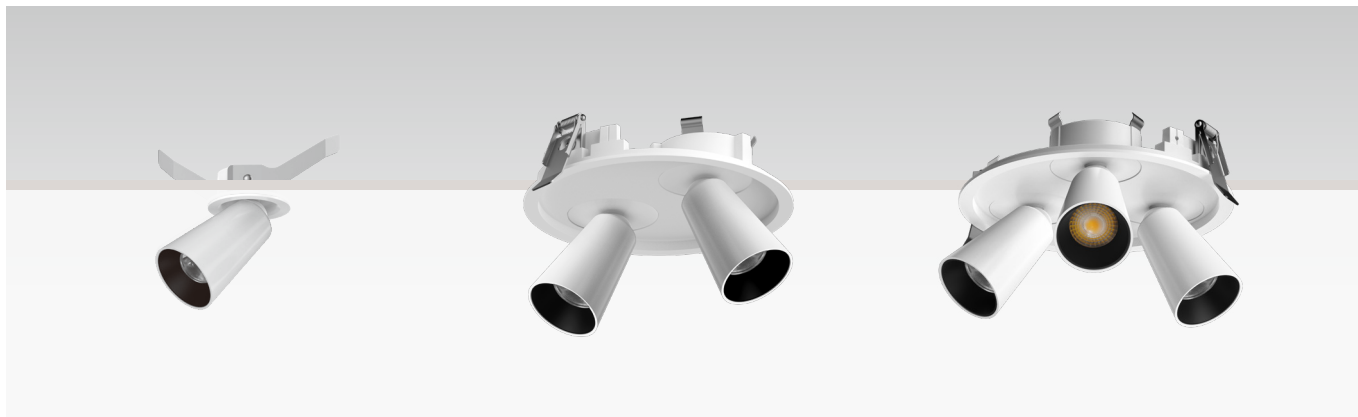

Nice

Colour:

White

Black

Gold

Chrome

Silver

Optional :

Honey comb

Stripe

Ø40mm