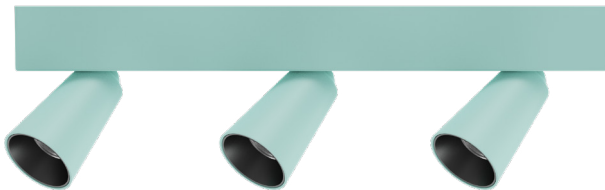

Aqua blue(P 331)