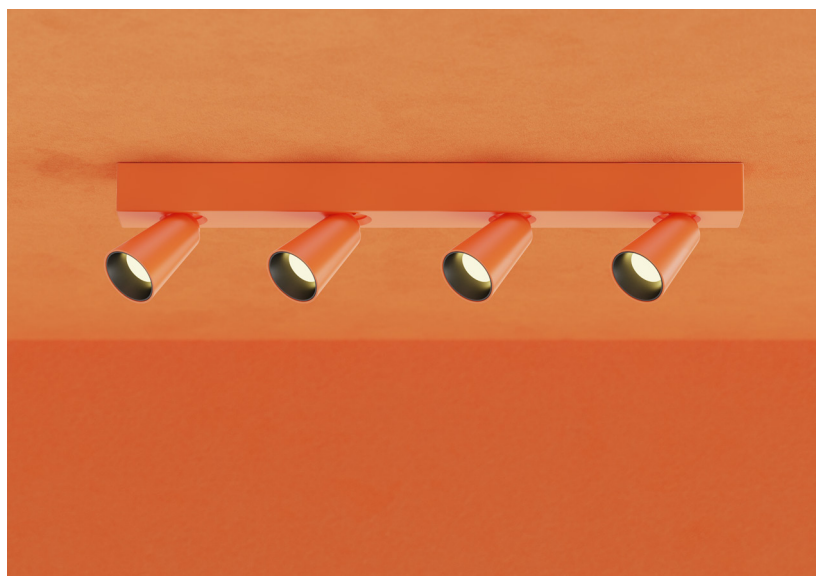

Hermes orange(P 1585)