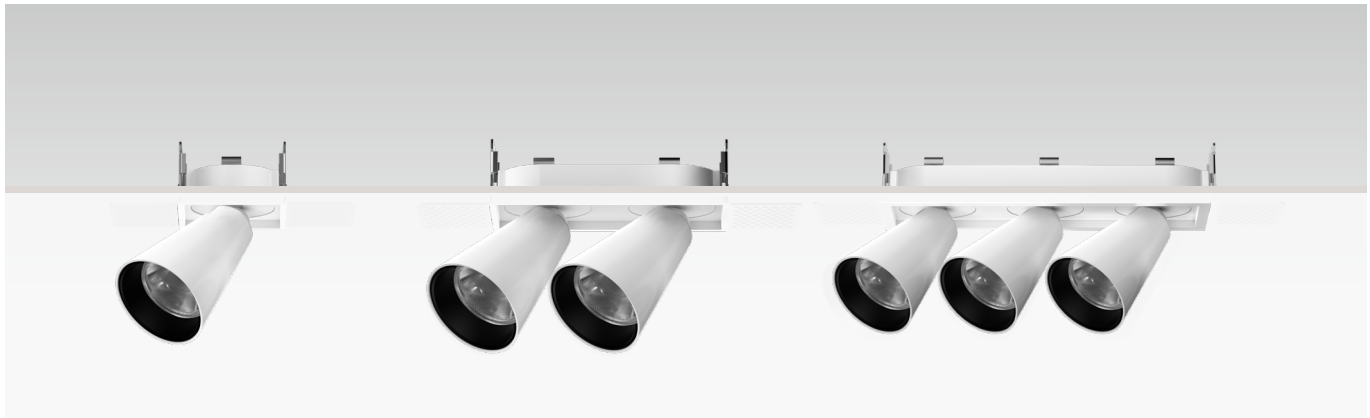

Colour:

White Black Gold Chrome Silver

Optional :

Honey comb Stripe