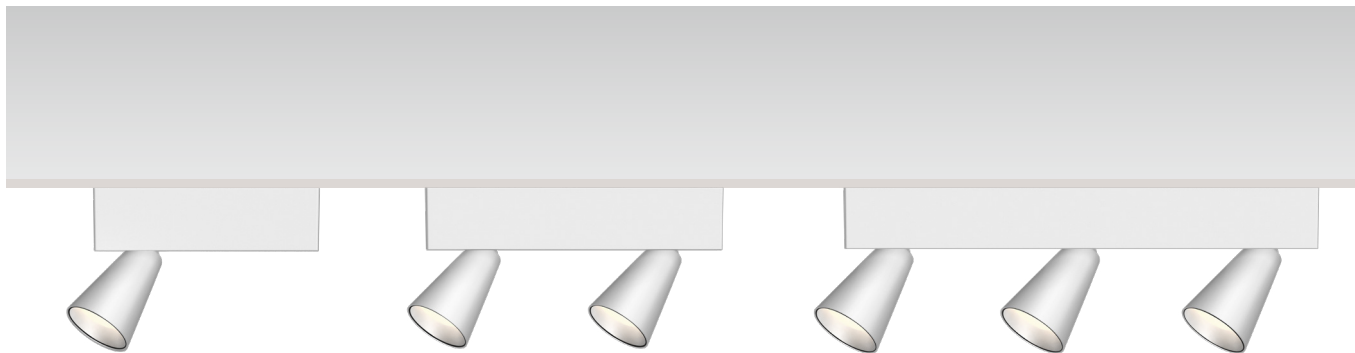

Nice

Colour:

White

Black

Gold

Chrome

Silver

Optional :

Honey comb

Stripe