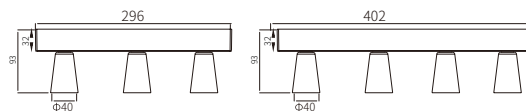

## T3008A-5W / T3008A-5W-2

Model Code	BG-T3008A-5W	BG-T3008A-5W-2
Power	5W	2x5W
Installation	Surface	Surface
Light Source	CREE	CREE
Size(DxH)	Φ40x60mm	Φ40x60mm
Electrical box	32x38x160mm	32x38x190mm
UGR	<19	<19
CRI	≥80/≥90	≥80/≥90
Beam angle	15°/ 24°/ 38°	15°/ 24°/ 38°
CCT	2700K/3000K/4000K/5000K	2700K/3000K/4000K/5000K
Life time	50000 h	50000 h
IP	IP20	IP20

## T3008A-5W-3/T3008A-5W-4

Model Code	BG-T3008A-5W-3	BG-T3008A-5W-4
Power	3x5W	4x5W
Installation	Surface	Surface
Light Source	CREE	CREE
Size(DxH)	Φ40x60mm	Φ40x60mm
Electrical box	32x38x296mm	32x38x402mm
UGR	<19	<19
CRI	≥80/≥90	≥80/≥90
Beam angle	15°/ 24°/ 38°	15°/ 24°/ 38°
CCT	2700K/3000K/4000K/5000K	2700K/3000K/4000K/5000K
Life time	50000 h	50000 h
IP	IP20	IP20