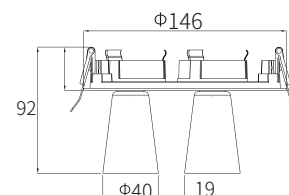

Honey comb

Stripe

Ø40mm

Ø130mm

Ø140mm