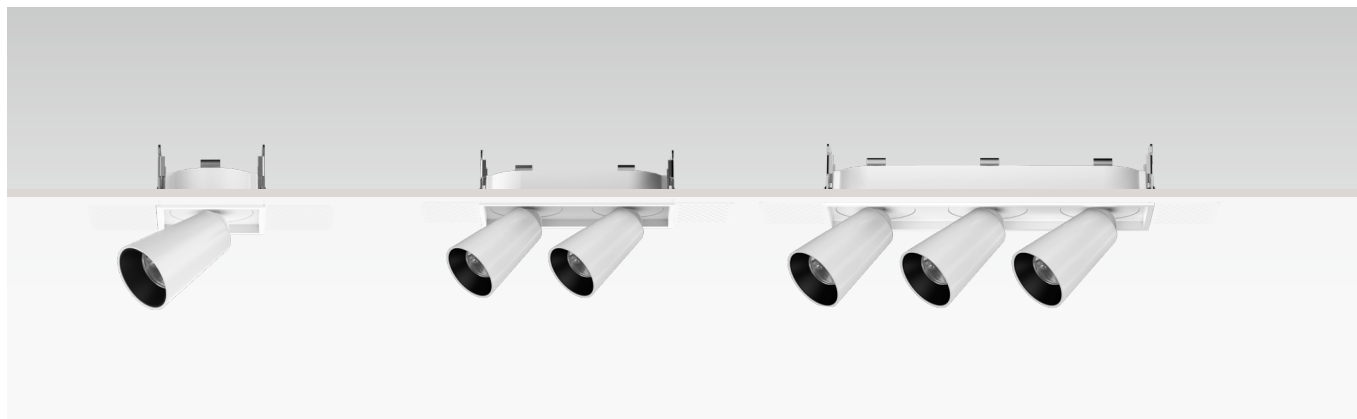

Nice

Colour:

White Black Gold Chrome Silver

Optional :

Honey comb Stripe

65X60

130X60