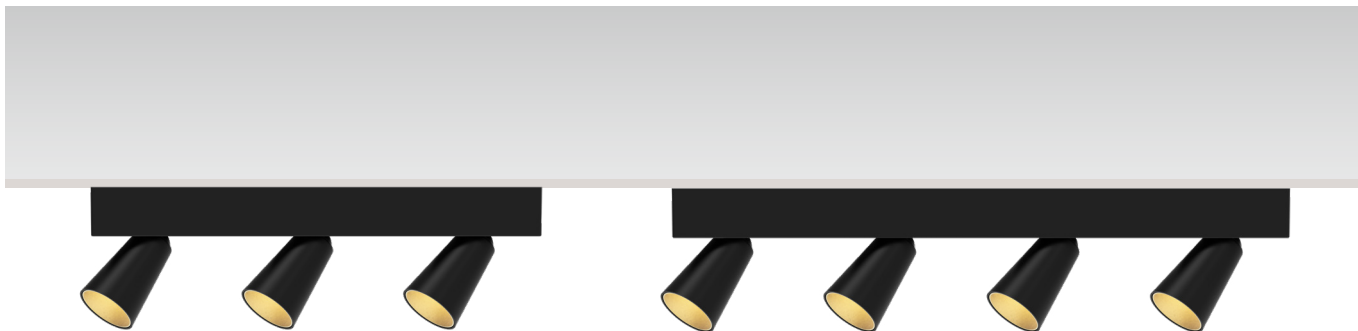

Nice

Colour:

White Black Gold Chrome Silver

Optional :

Honey comb Stripe