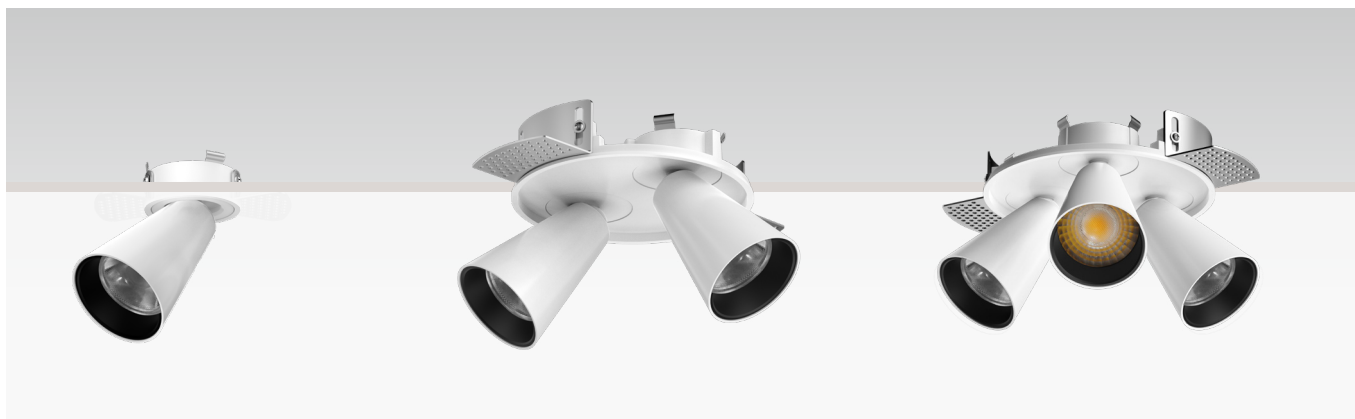

Nice

Colour:

White

Black

Gold

Chrome

Silver

Optional :

Honey comb

Stripe