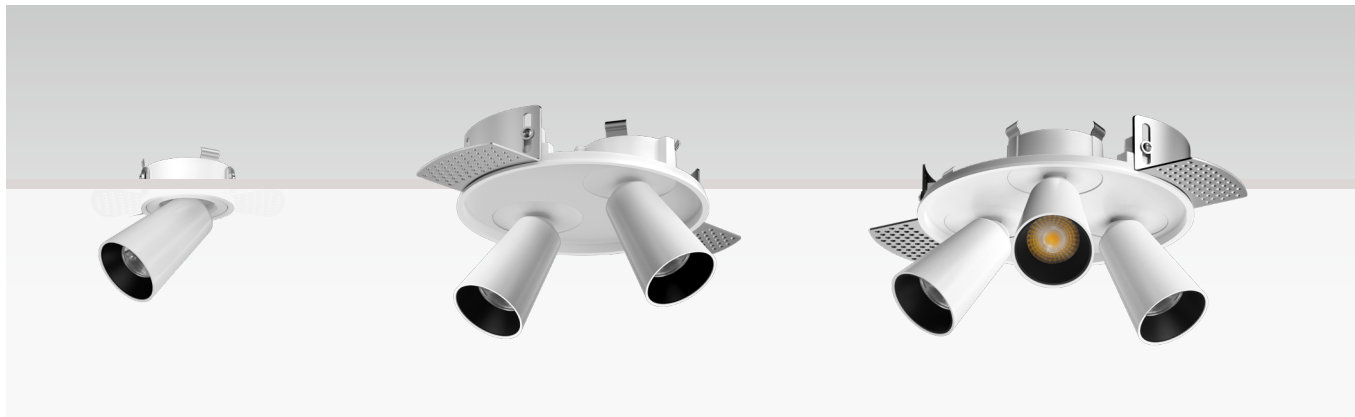

Nice

Colour:

White

Black

Gold

Chrome

Silver

Optional :

Honey comb

Stripe

Ø52mm

Ø135mm