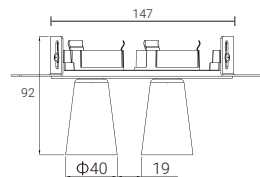

Honey comb

Stripe

Ø52mm

Ø135mm

Ø147mm