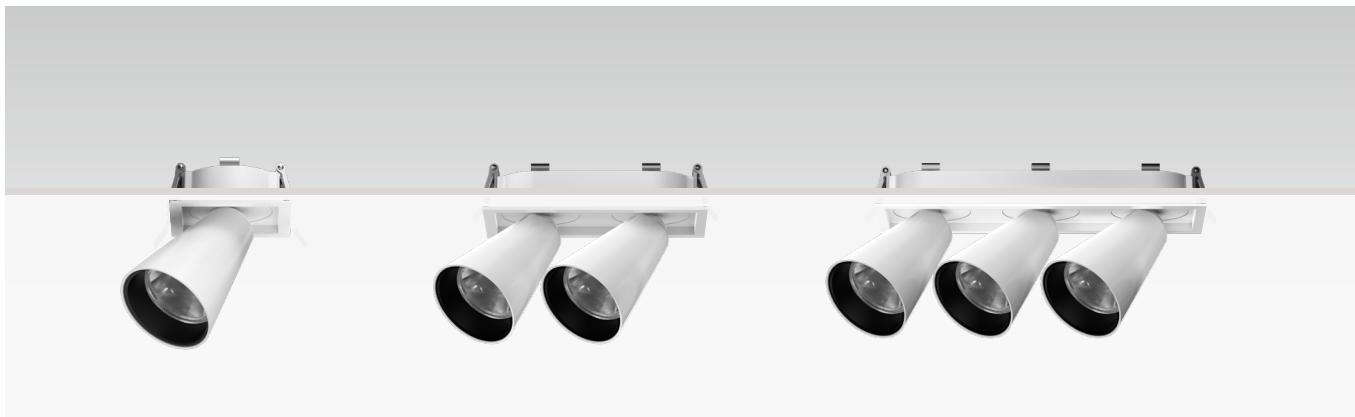

Colour:

White

Black

Gold

Chrome

Silver

Optional :

Honey comb

Stripe

□ 60x60