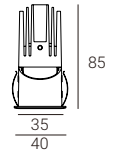

Cutout: $\Phi 65$
Size: $\Phi 73 \times 80 \text{mm}$

Cutout: $\Phi 75$
Size: $\Phi 84 \times 85 \text{mm}$

Cutout: $\Phi 95$
Size: $\Phi 103 \times 110 \text{mm}$

Cutout: $\Phi 120$
Size: $\Phi 130 \times 135 \text{mm}$

Optical Lens and Reflector can be switched

IP65

Waterproof

The lamp has passed IP65 waterproof test and 500 hours of salt spray test

Saira

Model: BG-1005E35

Power: **7W** | Cutout: **Ø35mm**

Power: 7W
Cutout: Ø35mm
Size(WxH): Ø40X85mm
Beam angle: 10°/15°/24°/36°/55°
Waterproof: IP44 (Lens)

Model: BG-1005E45

Power: **6W** | Cutout: **Ø45mm**

Power: 6W
Cutout: Ø45mm
Size(WxH): Ø52X72mm
Beam angle: 10°/15°/24°/36°/55°(Lens)
Beam angle: 18°/24°/38°(Reflector)
Waterproof: IP65 (Lens)
Waterproof: IP40 (Reflector)

Model: BG-1005E95

Power: **20W** | Cutout: **Ø95mm**

Power: 20W
Cutout: Ø95mm
Size(WxH): Ø103X110mm
Beam angle: 10°/15°/24°/36°/55° (Lens)
Beam angle: 18°/24°/38°(Reflector)
Waterproof: IP65 (Lens)
Waterproof: IP40 (Reflector)