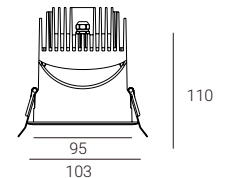

Model: BG-1005E55

Power: **8W** | Cutout: **Ø55mm**

Power: 8W
Cutout: Ø55mm
Size(WxH): Ø62X77mm
Beam angle: 10°/15°/24°/36°/55° (Lens)
Beam angle: 18°/24°/38°(Reflector)
Waterproof: IP65 (Lens)
Waterproof: IP40 (Reflector)

Reflector cover:     

Optional: 

Saira

Model: BG-1005E65

Power: **10W** | Cutout: **Ø65mm**

Power: 10W
Cutout: Ø65mm
Size(WxH): Ø73X80mm
Beam angle: 10°/15°/24°/36°/55° (Lens)
Beam angle: 18°/24°/38°(Reflector)
Waterproof: IP65 (Lens)
Waterproof: IP40 (Reflector)

Model: BG-1005E75

Power: **12W** | Cutout: **Ø75mm**

Power: 12W
Cutout: Ø75mm
Size(WxH): Ø84X85mm
Beam angle: 10°/15°/24°/36°/55° (Lens)
Beam angle: 18°/24°/38° (Reflector)
Waterproof: IP65 (Lens)
Waterproof: IP40 (Reflector)

Model: BG-1005E95

Power: **20W** | Cutout: **Ø95mm**

Power: 20W
Cutout: Ø95mm
Size(WxH): Ø103X110mm
Beam angle: 10°/15°/24°/36°/55° (Lens)
Beam angle: 18°/24°/38°(Reflector)
Waterproof: IP65 (Lens)
Waterproof: IP40 (Reflector)