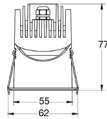

0~30°

Stepless regulation 0~30° at any angle

Ultra-thin design

Saira

Seven product sizes

Cutout: $\Phi 35$
Size: $\Phi 40 \times 85 \text{mm}$

Cutout: $\Phi 45$
Size: $\Phi 52 \times 72 \text{mm}$

Cutout: $\Phi 55$
Size: $\Phi 62 \times 77 \text{mm}$

Cutout: $\Phi 65$
Size: $\Phi 73 \times 80 \text{mm}$

Cutout: $\Phi 75$
Size: $\Phi 84 \times 85 \text{mm}$

Cutout: $\Phi 95$
Size: $\Phi 103 \times 110 \text{mm}$

Cutout: $\Phi 120$
Size: $\Phi 130 \times 135 \text{mm}$

Model: BG-1005E45

Power: **6W** | Cutout: **Ø45mm**

Power: 6W
Cutout: Ø45mm
Size(WxH): Ø52X72mm
Beam angle: 10°/15°/24°/36°/55°(Lens)
Beam angle: 18°/24°/38°(Reflector)
Waterproof: IP65 (Lens)
Waterproof: IP40 (Reflector)

Model: BG-1005E95

Power: **20W** | Cutout: **Ø95mm**

Power: 20W
Cutout: Ø95mm
Size(WxH): Ø103X110mm
Beam angle: 10°/15°/24°/36°/55° (Lens)
Beam angle: 18°/24°/38°(Reflector)
Waterproof: IP65 (Lens)
Waterproof: IP40 (Reflector)