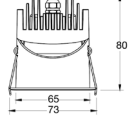

0~30°

Stepless regulation 0~30° at any angle

Ultra-thin design

Saira

Seven product sizes

Cutout: $\Phi 35$
Size: $\Phi 40 \times 85 \text{mm}$

Cutout: $\Phi 45$
Size: $\Phi 52 \times 72 \text{mm}$

Cutout: $\Phi 55$
Size: $\Phi 62 \times 77 \text{mm}$

Cutout: $\Phi 65$
Size: $\Phi 73 \times 80 \text{mm}$

Cutout: $\Phi 75$
Size: $\Phi 84 \times 85 \text{mm}$

Cutout: $\Phi 95$
Size: $\Phi 103 \times 110 \text{mm}$

Cutout: $\Phi 120$
Size: $\Phi 130 \times 135 \text{mm}$

Model: BG-1005E45

Power: **6W** | Cutout: **Ø45mm**

Power: 6W
Cutout: Ø45mm
Size(WxH): Ø52X72mm
Beam angle: 10°/15°/24°/36°/55°(Lens)
Beam angle: 18°/24°/38°(Reflector)
Waterproof: IP65 (Lens)
Waterproof: IP40 (Reflector)

Model: BG-1005E95

Power: **20W** | Cutout: **Ø95mm**

Power: 20W
Cutout: Ø95mm
Size(WxH): Ø103X110mm
Beam angle: 10°/15°/24°/36°/55° (Lens)
Beam angle: 18°/24°/38°(Reflector)
Waterproof: IP65 (Lens)
Waterproof: IP40 (Reflector)