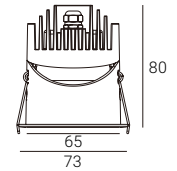

Model: BG-1005E45

Power: **6W** | Cutout: **Ø45mm**

Power: 6W
Cutout: Ø45mm
Size(WxH): Ø52X72mm
Beam angle: 10°/15°/24°/36°/55°(Lens)
Beam angle: 18°/24°/38°(Reflector)
Waterproof: IP65 (Lens)
Waterproof: IP40 (Reflector)

Model: BG-1005E55

Power: **8W** | Cutout: **Ø55mm**

Power: 8W
Cutout: Ø55mm
Size(WxH): Ø62X77mm
Beam angle: 10°/15°/24°/36°/55° (Lens)
Beam angle: 18°/24°/38°(Reflector)
Waterproof: IP65 (Lens)
Waterproof: IP40 (Reflector)

Reflector cover:     

Optional: 

Saira

Model: BG-1005E65

Power: **10W** | Cutout: **Ø65mm**

Power: 10W
Cutout: Ø65mm
Size(WxH): Ø73X80mm
Beam angle: 10°/15°/24°/36°/55° (Lens)
Beam angle: 18°/24°/38°(Reflector)
Waterproof: IP65 (Lens)
Waterproof: IP40 (Reflector)

Model: BG-1005E75

Power: **12W** | Cutout: **Ø75mm**

Power: 12W
Cutout: Ø75mm
Size(WxH): Ø84X85mm
Beam angle: 10°/15°/24°/36°/55° (Lens)
Beam angle: 18°/24°/38° (Reflector)
Waterproof: IP65 (Lens)
Waterproof: IP40 (Reflector)