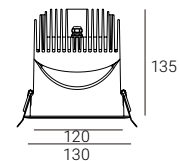

Saira

Model: BG-1005E120

Power: **30W** | Cutout: **Ø120mm**

Power: 30W

Cutout: Ø120mm

Size(WxH): Ø130X135mm

Beam angle: 10°/15°/24°/36°/55° (Lens)

Beam angle: 18°/24°/38°(Reflector)

Waterproof: IP65 (Lens)

Waterproof: IP40 (Reflector)

Reflector cover:

Optional: