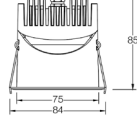

0~30°

Stepless regulation 0~30° at any angle

Ultra-thin design

Saira

Seven product sizes

Cutout: $\Phi 35$
Size: $\Phi 40 \times 85 \text{mm}$

Cutout: $\Phi 45$
Size: $\Phi 52 \times 72 \text{mm}$

Cutout: $\Phi 55$
Size: $\Phi 62 \times 77 \text{mm}$

Cutout: $\Phi 65$
Size: $\Phi 73 \times 80 \text{mm}$

Cutout: $\Phi 75$
Size: $\Phi 84 \times 85 \text{mm}$

Cutout: $\Phi 95$
Size: $\Phi 103 \times 110 \text{mm}$

Cutout: $\Phi 120$
Size: $\Phi 130 \times 135 \text{mm}$

Model: BG-1005E45

Power: **6W** | Cutout: **Ø45mm**

Power: 6W
Cutout: Ø45mm
Size(WxH): Ø52X72mm
Beam angle: 10°/15°/24°/36°/55°(Lens)
Beam angle: 18°/24°/38°(Reflector)
Waterproof: IP65 (Lens)
Waterproof: IP40 (Reflector)

Model: BG-1005E95

Power: **20W** | Cutout: **Ø95mm**

Power: 20W
Cutout: Ø95mm
Size(WxH): Ø103X110mm
Beam angle: 10°/15°/24°/36°/55° (Lens)
Beam angle: 18°/24°/38°(Reflector)
Waterproof: IP65 (Lens)
Waterproof: IP40 (Reflector)