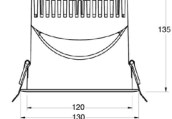

0~30°

Stepless regulation 0~30° at any angle

Ultra-thin design

Saira

Seven product sizes

Cutout: $\Phi 35$
Size: $\Phi 40 \times 85 \text{mm}$

Cutout: $\Phi 45$
Size: $\Phi 52 \times 72 \text{mm}$

Cutout: $\Phi 55$
Size: $\Phi 62 \times 77 \text{mm}$

Cutout: $\Phi 65$
Size: $\Phi 73 \times 80 \text{mm}$

Cutout: $\Phi 75$
Size: $\Phi 84 \times 85 \text{mm}$

Cutout: $\Phi 95$
Size: $\Phi 103 \times 110 \text{mm}$

Cutout: $\Phi 120$
Size: $\Phi 130 \times 135 \text{mm}$

Model: BG-1005E45

Power: **6W** | Cutout: **Ø45mm**

Power: 6W
Cutout: Ø45mm
Size(WxH): Ø52X72mm
Beam angle: 10°/15°/24°/36°/55°(Lens)
Beam angle: 18°/24°/38°(Reflector)
Waterproof: IP65 (Lens)
Waterproof: IP40 (Reflector)

Model: BG-1005E95

Power: **20W** | Cutout: **Ø95mm**

Power: 20W
Cutout: Ø95mm
Size(WxH): Ø103X110mm
Beam angle: 10°/15°/24°/36°/55° (Lens)
Beam angle: 18°/24°/38°(Reflector)
Waterproof: IP65 (Lens)
Waterproof: IP40 (Reflector)