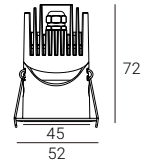

0~30°

Stepless regulation 0~30° at any angle

Ultra-thin design

Saira

Seven product sizes

Cutout: $\Phi 35$
Size: $\Phi 40 \times 85 \text{mm}$

Cutout: $\Phi 45$
Size: $\Phi 52 \times 72 \text{mm}$

Cutout: $\Phi 55$
Size: $\Phi 62 \times 77 \text{mm}$

Cutout: $\Phi 65$
Size: $\Phi 73 \times 80 \text{mm}$

Cutout: $\Phi 75$
Size: $\Phi 84 \times 85 \text{mm}$

Cutout: $\Phi 95$
Size: $\Phi 103 \times 110 \text{mm}$

Cutout: $\Phi 120$
Size: $\Phi 130 \times 135 \text{mm}$

Optical Lens and Reflector can be switched

IP65

Waterproof

The lamp has passed IP65 waterproof test and 500 hours of salt spray test

Saira

Model: BG-1005E35

Power: **7W** | Cutout: **Ø35mm**

Power: 7W
Cutout: Ø35mm
Size(WxH): Ø40X85mm
Beam angle: 10°/15°/24°/36°/55°
Waterproof: IP44 (Lens)

Model: BG-1005E45

Power: **6W** | Cutout: **Ø45mm**

Power: 6W
Cutout: Ø45mm
Size(WxH): Ø52X72mm
Beam angle: 10°/15°/24°/36°/55°(Lens)
Beam angle: 18°/24°/38°(Reflector)
Waterproof: IP65 (Lens)
Waterproof: IP40 (Reflector)