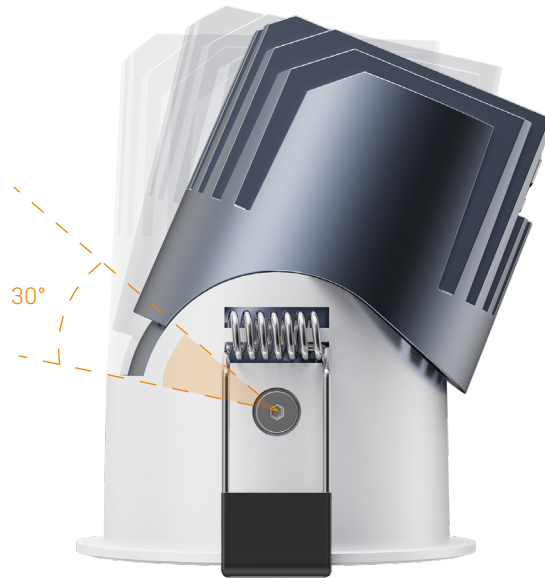

Heat sink
ADC12 die-casting Aluminum

Waterproof joint
zinc alloy surface electroplating

LED Holder

LED Lens
High light transmittance, PMMA acrylic

Double waterproof silicone rubber ring
1. Up to damp proof IP65 Silicone ring can replace optical accessories such as cellular network
2. It plays the role of fastening and buffering the middle ring and radiator.

Spring clips
Stainless nickel steel 201

Fixing screws
Stainless nickel steel 201

Plastic heat shrink tubing

Middle ring
ADC12 die-casting Aluminum

Integral outerring
ADC12 die-casting Aluminum, With nano coating, RAL9016 fine sand white ultra-thin powder

0~30°

Stepless regulation 0~30° at any angle

Ultra-thin design

Saira

Seven product sizes

Cutout: $\Phi 35$
Size: $\Phi 40 \times 85 \text{mm}$

Cutout: $\Phi 45$
Size: $\Phi 52 \times 72 \text{mm}$

Cutout: $\Phi 55$
Size: $\Phi 62 \times 77 \text{mm}$

Optical Lens and Reflector can be switched

IP65

Waterproof

The lamp has passed IP65 waterproof test and 500 hours of salt spray test

Saira

Model: BG-1005E35

Power: **7W** | Cutout: **Ø35mm**

Power: 7W
Cutout: Ø35mm
Size(WxH): Ø40X85mm
Beam angle: 10°/15°/24°/36°/55°
Waterproof: IP44 (Lens)