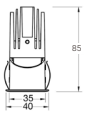

0~30°

Stepless regulation 0~30° at any angle

Ultra-thin design

Saira

Seven product sizes

Cutout: $\Phi 35$
Size: $\Phi 40 \times 85 \text{mm}$

Cutout: $\Phi 45$
Size: $\Phi 52 \times 72 \text{mm}$

Cutout: $\Phi 55$
Size: $\Phi 62 \times 77 \text{mm}$

Cutout: $\Phi 65$
Size: $\Phi 73 \times 80 \text{mm}$

Cutout: $\Phi 75$
Size: $\Phi 84 \times 85 \text{mm}$

Cutout: $\Phi 95$
Size: $\Phi 103 \times 110 \text{mm}$

Cutout: $\Phi 120$
Size: $\Phi 130 \times 135 \text{mm}$

Model: BG-1005E45

Power: **6W** | Cutout: **Ø45mm**

Power: 6W
Cutout: Ø45mm
Size(WxH): Ø52X72mm
Beam angle: 10°/15°/24°/36°/55°(Lens)
Beam angle: 18°/24°/38°(Reflector)
Waterproof: IP65 (Lens)
Waterproof: IP40 (Reflector)

Model: BG-1005E95

Power: **20W** | Cutout: **Ø95mm**

Power: 20W
Cutout: Ø95mm
Size(WxH): Ø103X110mm
Beam angle: 10°/15°/24°/36°/55° (Lens)
Beam angle: 18°/24°/38°(Reflector)
Waterproof: IP65 (Lens)
Waterproof: IP40 (Reflector)