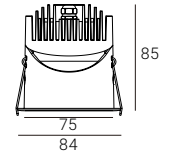

Model: BG-1005E45

Power: **6W** | Cutout: **Ø45mm**

Power: 6W
Cutout: Ø45mm
Size(WxH): Ø52X72mm
Beam angle: 10°/15°/24°/36°/55°(Lens)
Beam angle: 18°/24°/38°(Reflector)
Waterproof: IP65 (Lens)
Waterproof: IP40 (Reflector)

Model: BG-1005E55

Power: **8W** | Cutout: **Ø55mm**

Power: 8W
Cutout: Ø55mm
Size(WxH): Ø62X77mm
Beam angle: 10°/15°/24°/36°/55° (Lens)
Beam angle: 18°/24°/38°(Reflector)
Waterproof: IP65 (Lens)
Waterproof: IP40 (Reflector)

Reflector cover:     

Optional: 

Saira

Model: BG-1005E65

Power: **10W** | Cutout: **Ø65mm**

Power: 10W
Cutout: Ø65mm
Size(WxH): Ø73X80mm
Beam angle: 10°/15°/24°/36°/55° (Lens)
Beam angle: 18°/24°/38°(Reflector)
Waterproof: IP65 (Lens)
Waterproof: IP40 (Reflector)

Model: BG-1005E75

Power: **12W** | Cutout: **Ø75mm**

Power: 12W
Cutout: Ø75mm
Size(WxH): Ø84X85mm
Beam angle: 10°/15°/24°/36°/55° (Lens)
Beam angle: 18°/24°/38° (Reflector)
Waterproof: IP65 (Lens)
Waterproof: IP40 (Reflector)