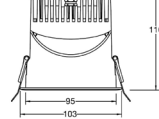

0~30°

Stepless regulation 0~30° at any angle

Ultra-thin design

Saira

Seven product sizes

Cutout: $\Phi 35$
Size: $\Phi 40 \times 85 \text{mm}$

Cutout: $\Phi 45$
Size: $\Phi 52 \times 72 \text{mm}$

Cutout: $\Phi 55$
Size: $\Phi 62 \times 77 \text{mm}$

Cutout: $\Phi 65$
Size: $\Phi 73 \times 80 \text{mm}$

Cutout: $\Phi 75$
Size: $\Phi 84 \times 85 \text{mm}$

Cutout: $\Phi 95$
Size: $\Phi 103 \times 110 \text{mm}$

Cutout: $\Phi 120$
Size: $\Phi 130 \times 135 \text{mm}$

Model: BG-1005E45

Power: **6W** | Cutout: **Ø45mm**

Power: 6W
Cutout: Ø45mm
Size(WxH): Ø52X72mm
Beam angle: 10°/15°/24°/36°/55°(Lens)
Beam angle: 18°/24°/38°(Reflector)
Waterproof: IP65 (Lens)
Waterproof: IP40 (Reflector)

Model: BG-1005E95

Power: **20W** | Cutout: **Ø95mm**

Power: 20W
Cutout: Ø95mm
Size(WxH): Ø103X110mm
Beam angle: 10°/15°/24°/36°/55° (Lens)
Beam angle: 18°/24°/38°(Reflector)
Waterproof: IP65 (Lens)
Waterproof: IP40 (Reflector)