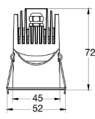

0~30°

Stepless regulation 0~30° at any angle

Ultra-thin design

Saira

Seven product sizes

Cutout: $\Phi 35$
Size: $\Phi 40 \times 85 \text{mm}$

Cutout: $\Phi 45$
Size: $\Phi 52 \times 72 \text{mm}$

Cutout: $\Phi 55$
Size: $\Phi 62 \times 77 \text{mm}$

Cutout: $\Phi 65$
Size: $\Phi 73 \times 80 \text{mm}$

Cutout: $\Phi 75$
Size: $\Phi 84 \times 85 \text{mm}$

Cutout: $\Phi 95$
Size: $\Phi 103 \times 110 \text{mm}$

Cutout: $\Phi 120$
Size: $\Phi 130 \times 135 \text{mm}$

Model: BG-1005E45

Power: **6W** | Cutout: **Ø45mm**

Power: 6W
Cutout: Ø45mm
Size(WxH): Ø52X72mm
Beam angle: 10°/15°/24°/36°/55°(Lens)
Beam angle: 18°/24°/38°(Reflector)
Waterproof: IP65 (Lens)
Waterproof: IP40 (Reflector)

Model: BG-1005E95

Power: **20W** | Cutout: **Ø95mm**

Power: 20W
Cutout: Ø95mm
Size(WxH): Ø103X110mm
Beam angle: 10°/15°/24°/36°/55° (Lens)
Beam angle: 18°/24°/38°(Reflector)
Waterproof: IP65 (Lens)
Waterproof: IP40 (Reflector)