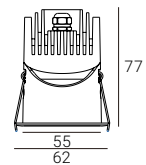

Cutout: $\Phi 65$
Size: $\Phi 73 \times 80 \text{mm}$

Cutout: $\Phi 75$
Size: $\Phi 84 \times 85 \text{mm}$

Cutout: $\Phi 95$
Size: $\Phi 103 \times 110 \text{mm}$

Cutout: $\Phi 120$
Size: $\Phi 130 \times 135 \text{mm}$

Model: BG-1005E45

Power: **6W** | Cutout: **Ø45mm**

Power: 6W
Cutout: Ø45mm
Size(WxH): Ø52X72mm
Beam angle: 10°/15°/24°/36°/55°(Lens)
Beam angle: 18°/24°/38°(Reflector)
Waterproof: IP65 (Lens)
Waterproof: IP40 (Reflector)

Model: BG-1005E55

Power: **8W** | Cutout: **Ø55mm**

Power: 8W
Cutout: Ø55mm
Size(WxH): Ø62X77mm
Beam angle: 10°/15°/24°/36°/55° (Lens)
Beam angle: 18°/24°/38°(Reflector)
Waterproof: IP65 (Lens)
Waterproof: IP40 (Reflector)

Model: BG-1005E95

Power: **20W** | Cutout: **Ø95mm**

Power: 20W
Cutout: Ø95mm
Size(WxH): Ø103X110mm
Beam angle: 10°/15°/24°/36°/55° (Lens)
Beam angle: 18°/24°/38°(Reflector)
Waterproof: IP65 (Lens)
Waterproof: IP40 (Reflector)