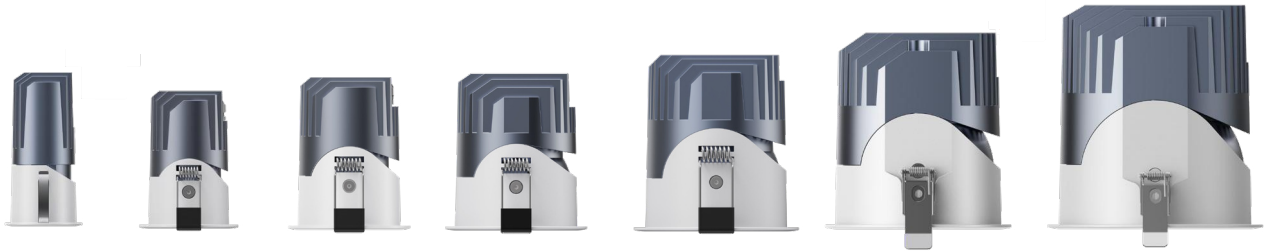

Heat sink
ADC12 die-casting Aluminum

Waterproof joint
zinc alloy surface electroplating

LED Holder

LED Lens
High light transmittance, PMMA acrylic

Double waterproof silicone rubber ring
1. Up to damp proof IP65 Silicone ring can replace optical accessories such as cellular network
2. It plays the role of fastening and buffering the middle ring and radiator.

0~30°

Stepless regulation 0~30° at any angle

Ultra-thin design

Saira

Seven product sizes

Cutout: $\Phi 35$
Size: $\Phi 40 \times 85 \text{mm}$

Cutout: $\Phi 45$
Size: $\Phi 52 \times 72 \text{mm}$

Cutout: $\Phi 55$
Size: $\Phi 62 \times 77 \text{mm}$

Optical Lens and Reflector can be switched

IP65

Waterproof

The lamp has passed IP65 waterproof test and 500 hours of salt spray test

Saira

Model: BG-1005E35

Power: **7W** | Cutout: **Ø35mm**

Power: 7W
Cutout: Ø35mm
Size(WxH): Ø40X85mm
Beam angle: 10°/15°/24°/36°/55°
Waterproof: IP44 (Lens)

Model: BG-1005E45

Power: **6W** | Cutout: **Ø45mm**

Power: 6W
Cutout: Ø45mm
Size(WxH): Ø52X72mm
Beam angle: 10°/15°/24°/36°/55°(Lens)
Beam angle: 18°/24°/38°(Reflector)
Waterproof: IP65 (Lens)
Waterproof: IP40 (Reflector)