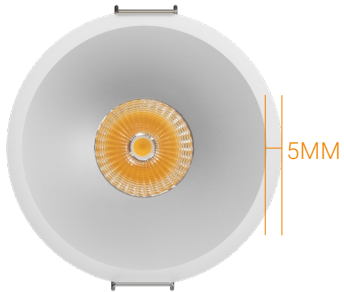

Heat sink
ADC12 die-casting Aluminum

Waterproof joint
zinc alloy surface electroplating

LED Holder

LED Lens
High light transmittance, PMMA acrylic

Double waterproof silicone rubber ring
1. Up to damp proof IP65 Silicone ring can replace optical accessories such as cellular network
2. It plays the role of fastening and buffering the middle ring and radiator.

Spring clips
Stainless nickel steel 201

Fixing screws
Stainless nickel steel 201

Plastic heat shrink tubing

Middle ring
ADC12 die-casting Aluminum

Integral outerring
ADC12 die-casting Aluminum, With nano coating, RAL9016 fine sand white ultra-thin powder

0~30°

Stepless regulation 0~30° at any angle

Ultra-thin design

Saira

Seven product sizes

Cutout: $\Phi 35$
Size: $\Phi 40 \times 85 \text{mm}$

Cutout: $\Phi 45$
Size: $\Phi 52 \times 72 \text{mm}$

Cutout: $\Phi 55$
Size: $\Phi 62 \times 77 \text{mm}$

Optical Lens and Reflector can be switched

IP65

Waterproof

The lamp has passed IP65 waterproof test and 500 hours of salt spray test

Saira

Model: BG-1005E35

Power: **7W** | Cutout: **Ø35mm**

Power: 7W
Cutout: Ø35mm
Size(WxH): Ø40X85mm
Beam angle: 10°/15°/24°/36°/55°
Waterproof: IP44 (Lens)