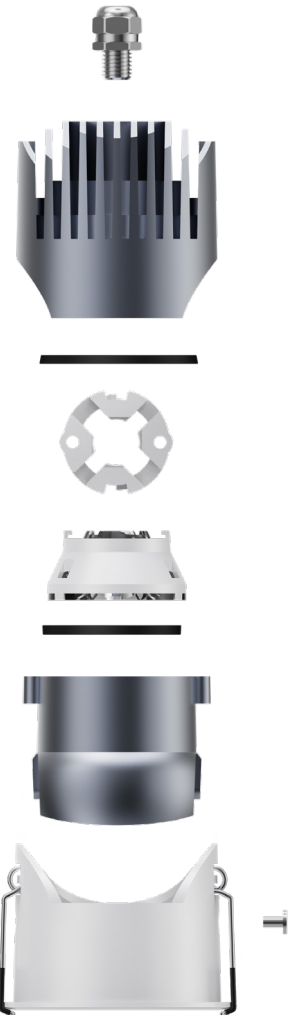

Heat sink
ADC12 die-casting Aluminum

Waterproof joint
zinc alloy surface electroplating

LED Holder

LED Lens
High light transmittance, PMMA acrylic

Double waterproof silicone rubber ring
1. Up to damp proof IP65 Silicone ring can replace optical accessories such as cellular network
2. It plays the role of fastening and buffering the middle ring and radiator.

Spring clips
Stainless nickel steel 201

Fixing screws
Stainless nickel steel 201

Plastic heat shrink tubing

Middle ring
ADC12 die-casting Aluminum

Integral outerring
ADC12 die-casting Aluminum, With nano coating, RAL9016 fine sand white ultra-thin powder

0~30°

Stepless regulation 0~30° at any angle

Ultra-thin design

Saira

Seven product sizes

Cutout: $\Phi 35$
Size: $\Phi 40 \times 85 \text{mm}$

Cutout: $\Phi 45$
Size: $\Phi 52 \times 72 \text{mm}$

Cutout: $\Phi 55$
Size: $\Phi 62 \times 77 \text{mm}$

Model: BG-1005E45

Power: **6W** | Cutout: **Ø45mm**

Power: 6W
Cutout: Ø45mm
Size(WxH): Ø52X72mm
Beam angle: 10°/15°/24°/36°/55°(Lens)
Beam angle: 18°/24°/38°(Reflector)
Waterproof: IP65 (Lens)
Waterproof: IP40 (Reflector)